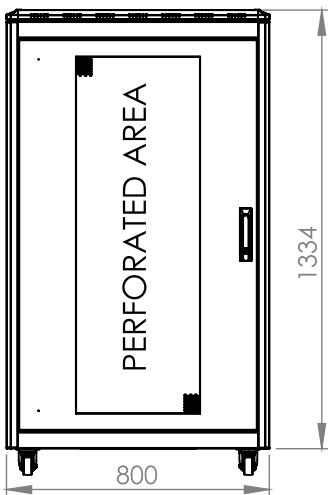

## Technical Drawing

Top View

Bottom View

Front Door  
Opening Angle

Top Inside View

Front View

Side View

Rear View

Dimensions in  
Width & Height

Note: Castors shown fitted for illustration only.

## Part Number

Item Code	Manufacturer Code	Product Description	Height	Width	Depth
824346	LN-FS26U8010-BL-251-S	19" Server Cabinet	26U	800mm	1000mm