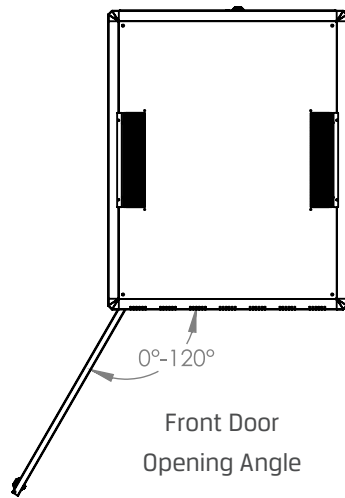

## Technical Drawing

Top View

Bottom View

Front Door  
Opening Angle

Top Inside View

Front View

Side View

Rear View

Dimensions in  
Width & Height

Note: Castors shown fitted for illustration only.

## Part Number

Item Code	Manufacturer Code	Product Description	Height	Width	Depth
824346	LN-FS26U8010-BL-251-S	19" Server Cabinet	26U	800mm	1000mm