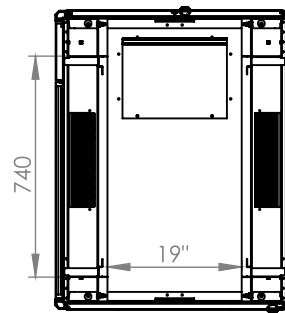

## Technical Drawing

Top View

Bottom View

Front Door  
Opening Angle

Top Inside View

Front View

Side View

Rear View

Dimensions in  
Width & Height

Note: Castors shown fitted for illustration only.

## Part Number

Item Code	Manufacturer Code	Product Description	Height	Width	Depth
824346	LN-FS26U8010-BL-251-S	19" Server Cabinet	26U	800mm	1000mm