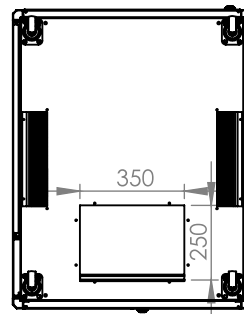

## Technical Drawing

Top View

Bottom View

Front Door  
Opening Angle

Top Inside View

Front View

Side View

Rear View

Dimensions in  
Width & Height

Note: Castors shown fitted for illustration only.

## Part Number

Item Code	Manufacturer Code	Product Description	Height	Width	Depth
824346	LN-FS26U8010-BL-251-S	19" Server Cabinet	26U	800mm	1000mm