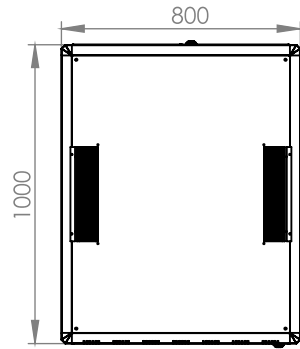

## Technical Drawing

Top View

Bottom View

Front Door  
Opening Angle

Top Inside View

Front View

Side View

Rear View

Dimensions in  
Width & Height

Note: Castors shown fitted for illustration only.

## Part Number

Item Code	Manufacturer Code	Product Description	Height	Width	Depth
824346	LN-FS26U8010-BL-251-S	19" Server Cabinet	26U	800mm	1000mm