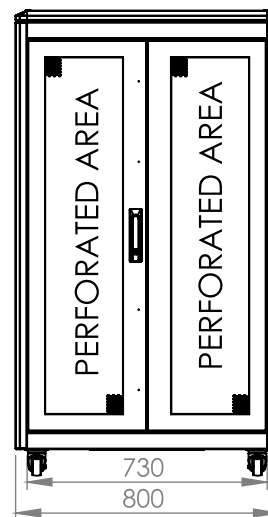

## Technical Drawing

Top View

Bottom View

Front Door  
Opening Angle

Top Inside View

Front View

Side View

Rear View

Dimensions in  
Width & Height

Note: Castors shown fitted for illustration only.

## Part Number

Item Code	Manufacturer Code	Product Description	Height	Width	Depth
824346	LN-FS26U8010-BL-251-S	19" Server Cabinet	26U	800mm	1000mm