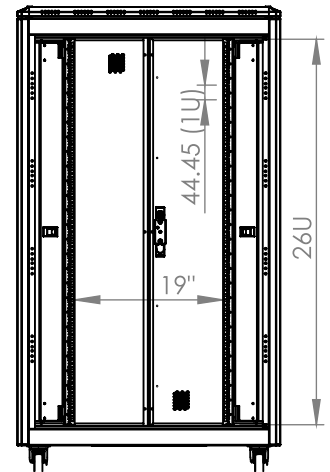

## Technical Drawing

Top View

Bottom View

Front Door  
Opening Angle

Top Inside View

Front View

Side View

Rear View

Dimensions in  
Width & Height

Note: Castors shown fitted for illustration only.

## Part Number

Item Code	Manufacturer Code	Product Description	Height	Width	Depth
824346	LN-FS26U8010-BL-251-S	19" Server Cabinet	26U	800mm	1000mm